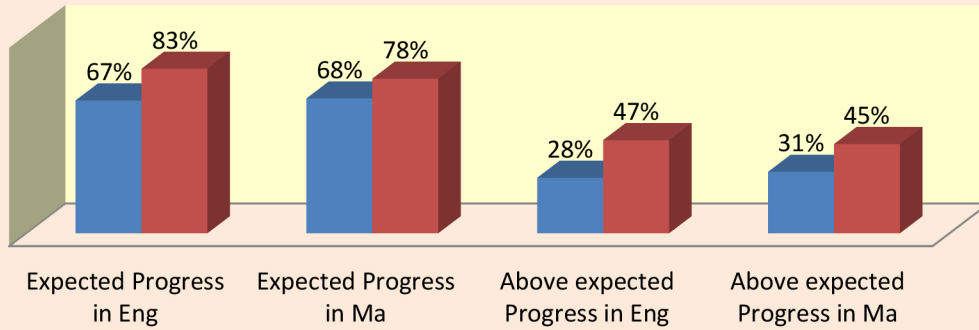

# HEARTLANDS ACADEMY: GCSE RESULTS 2013

KS4 Headline Figure: 5A\*TO C (inc English & Maths)

Percentage of 5A\* to C grades inc English & Mathematics (3 year average)

Percentage of 5A\* to G grades (inc English & Mathematics)

### KS4 Headline Figure: Progress from KS2 to KS4 compared to National

■ Natl 2012 ■ Acad 2013

In 2013, 14% of Heartlands Academy students achieved the equivalent of an English Baccalaureate