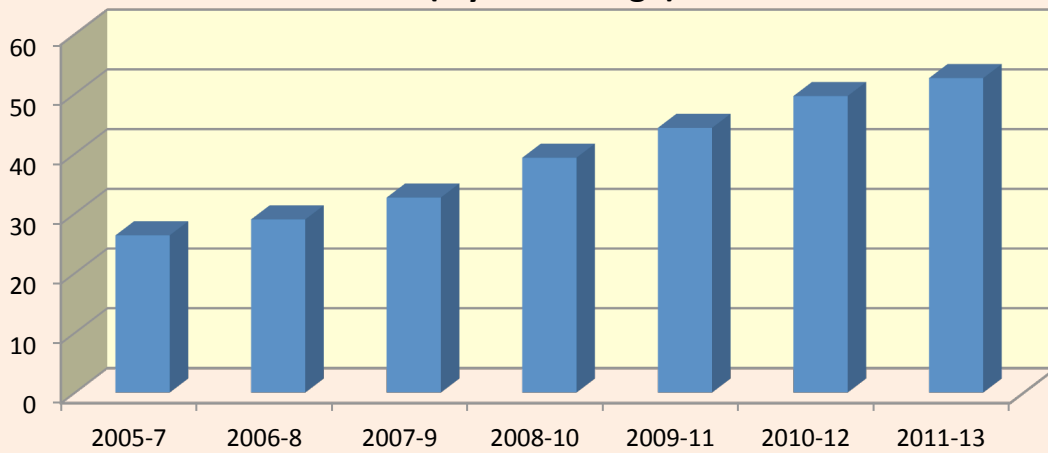

# HEARTLANDS ACADEMY: GCSE RESULTS 2013

KS4 Headline Figure: 5A\*TO C (inc English & Maths)

Percentage of 5A\* to C grades inc English & Mathematics (3 year average)

Percentage of 5A\* to G grades (inc English & Mathematics)

### KS4 Headline Figure: Progress from KS2 to KS4 compared to National

■ Natl 2012 ■ Acad 2013

In 2013, 14% of Heartlands Academy students achieved the equivalent of an English Baccalaureate