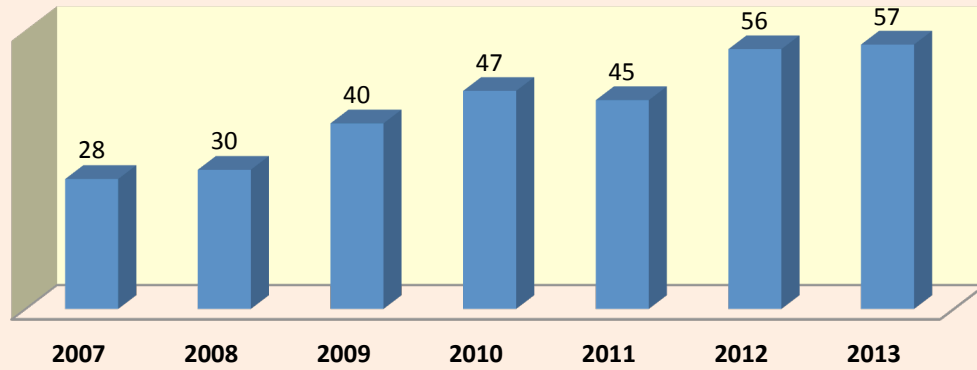

# HEARTLANDS ACADEMY: GCSE RESULTS 2013

KS4 Headline Figure: 5A\*TO C (inc English & Maths)

Percentage of 5A\* to C grades inc English & Mathematics (3 year average)

Percentage of 5A\* to G grades (inc English & Mathematics)

### KS4 Headline Figure: Progress from KS2 to KS4 compared to National

■ Natl 2012 ■ Acad 2013

In 2013, 14% of Heartlands Academy students achieved the equivalent of an English Baccalaureate