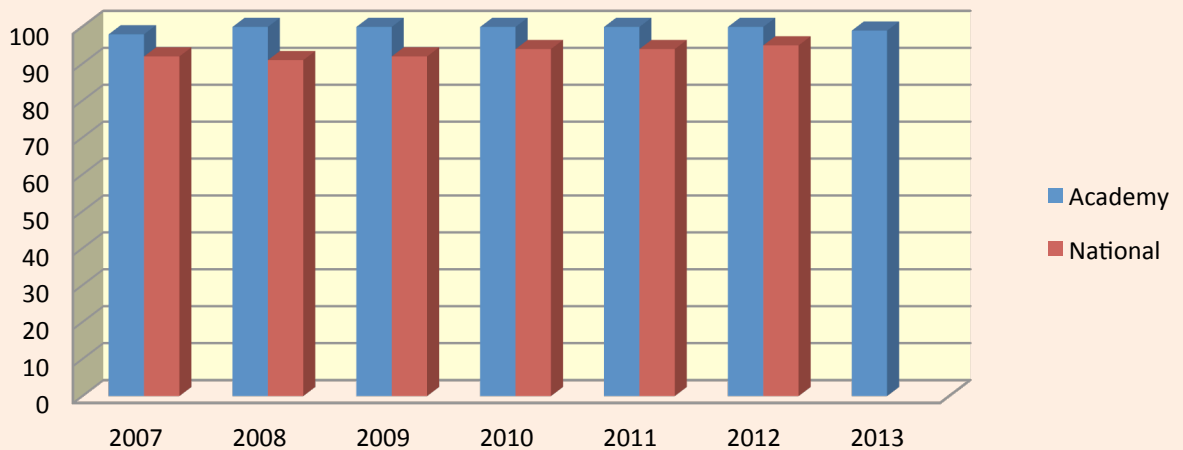

# HEARTLANDS ACADEMY: GCSE RESULTS 2013

KS4 Headline Figure: 5A\*TO C (inc English & Maths)

Percentage of 5A\* to C grades inc English & Mathematics (3 year average)

Percentage of 5A\* to G grades (inc English & Mathematics)

### KS4 Headline Figure: Progress from KS2 to KS4 compared to National

■ Natl 2012 ■ Acad 2013

In 2013, 14% of Heartlands Academy students achieved the equivalent of an English Baccalaureate