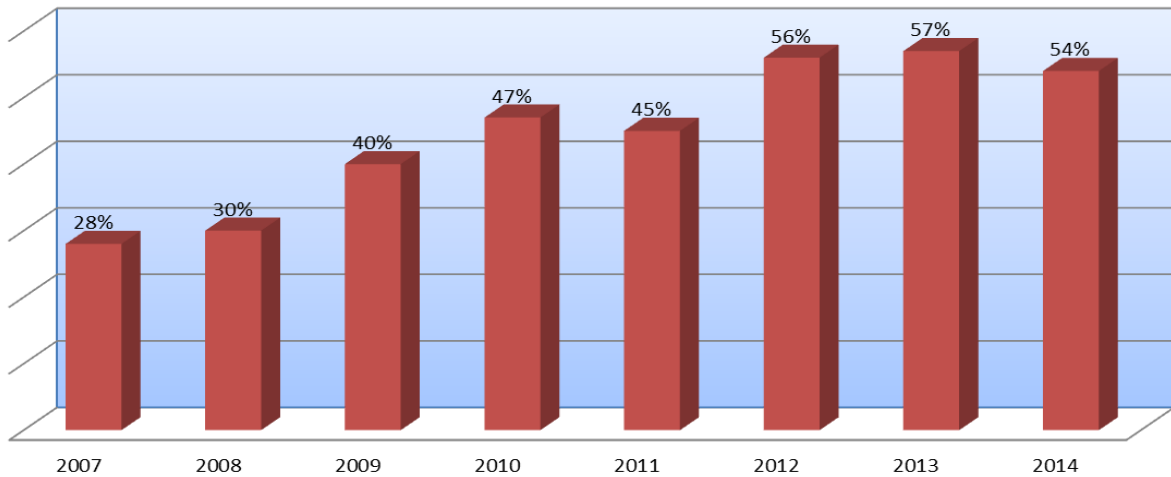

KS4 Headline Figure: 5A* to C (inc English & Mathematics)

* The academy has seen a 3% drop in the Headline Figure however this is still lower than the 5% national drop.

Percentage of 5A* to C grades in English and Mathematics (3 year Average)

KS4 Headline Figure: Progress from KS2 to KS4 compared to National