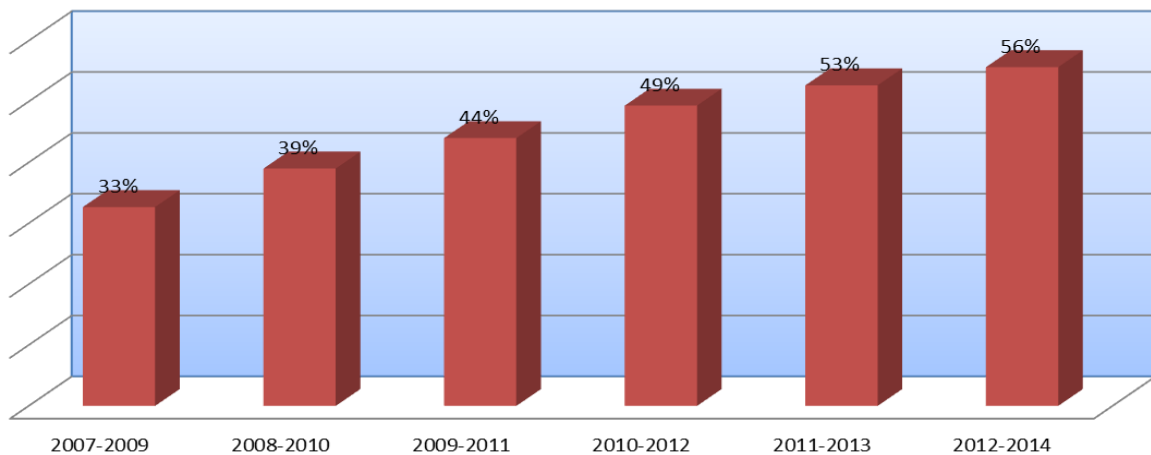

KS4 Headline Figure: 5A* to C (inc English & Mathematics)

* The academy has seen a 3% drop in the Headline Figure however this is still lower than the 5% national drop.

Percentage of 5A* to C grades in English and Mathematics (3 year Average)

KS4 Headline Figure: Progress from KS2 to KS4 compared to National